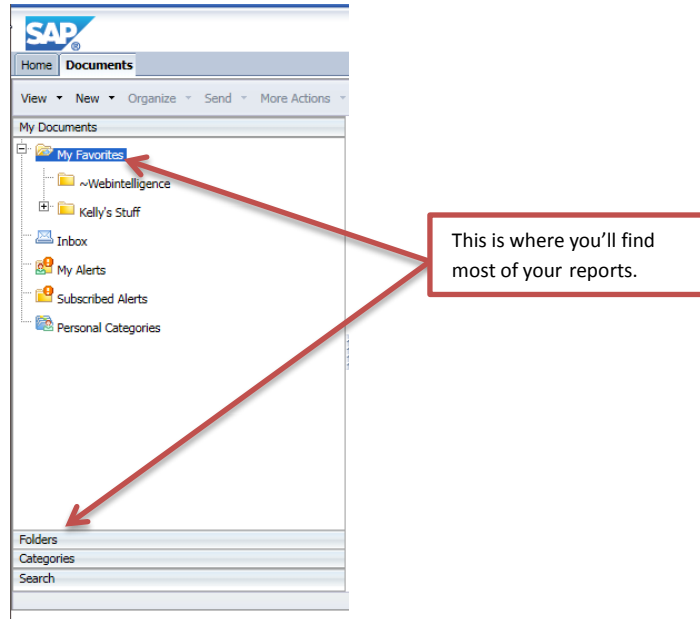

WHERE ARE THE WEBI REPORTS?

When you first log into WebI, the left-hand side of your screen should look something like this:

Reports are typically located either in the 'My Favorites' folder located at the top of the screen, or under 'Folders' at the bottom of the screen.

My Favorites = your reports

Folders = public and shared reports

Take a look at the following instructions for finding reports in each of these areas.

MY FAVORITES

Clicking on **My Favorites** will display your reports on the right-hand side of the screen