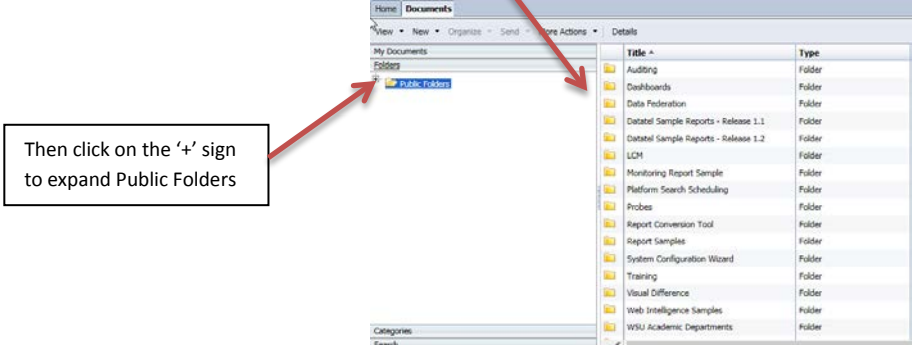

...to see all of the available Public Folders