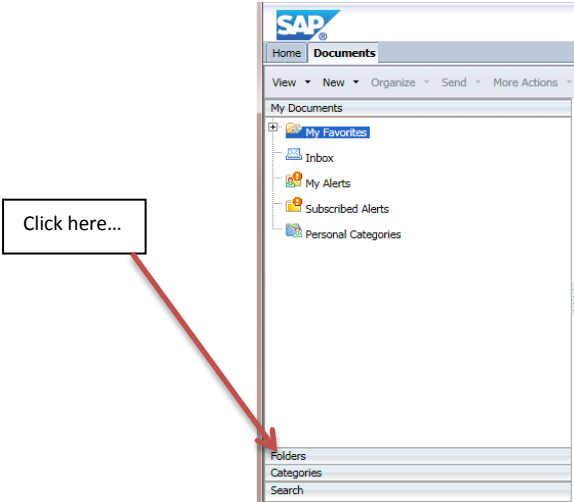

FOLDERS (PUBLIC AND SHARED REPORTS)