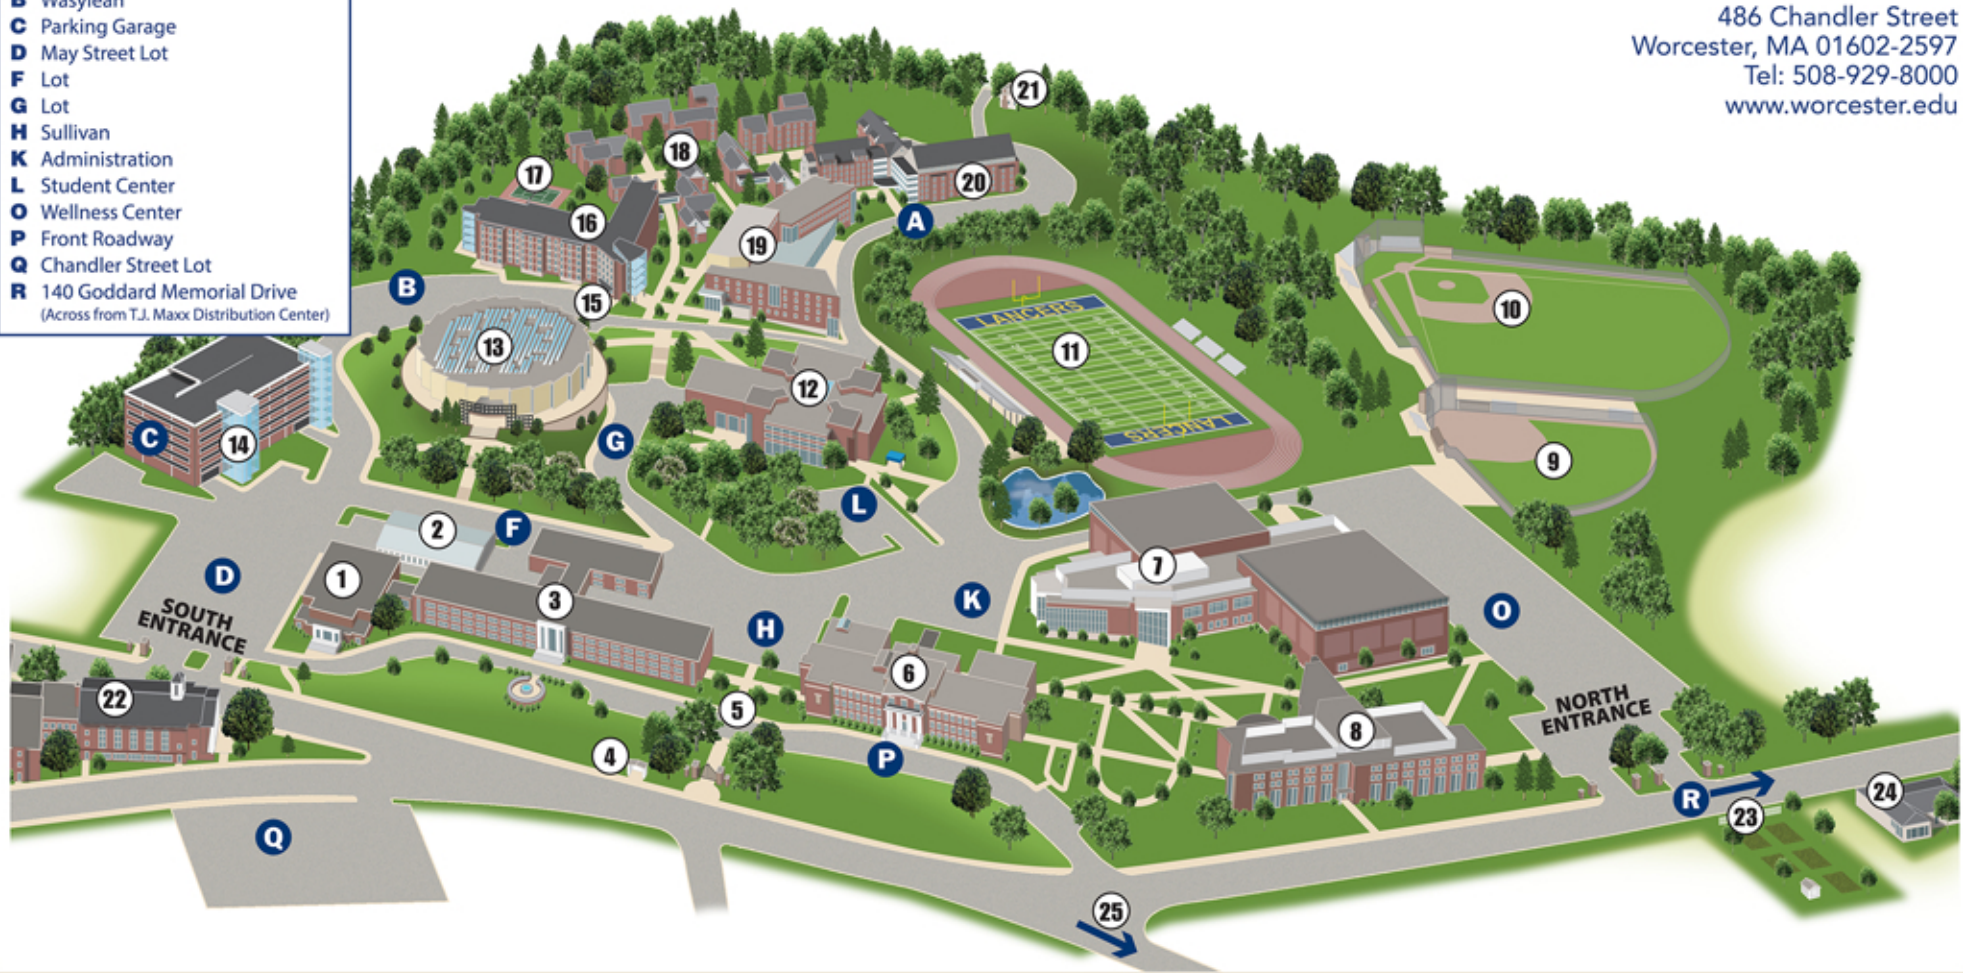

PARKING LOTS
Visitor Spots are in H Lot

- A** Dowden
- B** Wasylean
- C** Parking Garage
- D** May Street Lot
- F** Lot
- G** Lot
- H** Sullivan
- K** Administration
- L** Student Center
- O** Wellness Center
- P** Front Roadway
- Q** Chandler Street Lot
- R** 140 Goddard Memorial Drive
(Across from T.J. Maxx Distribution Center)

- 1 Sullivan Auditorium
- 2 Facilities (TA)
- 3 Sullivan Academic Center (S)
Eager Auditorium—1st floor
Sullivan Commons Woo Café—1st floor
- 4 WRTA Bus Shelter
- 5 Sagamore Road Studios Shuttle Stop
- 6 Shaughnessy Administration Bldg. (A)
Admissions, Fuller Theater—2nd floor
Academic Mall (various services)—1st floor

Bus and Shuttle Stops: 4, 5 and 15

- 7 Wellness Center (WELL)
Chandler's Juice and Smoothies
- 8 Ghosh Science & Technology Center (ST)
102 Auditorium—1st floor
Mary Cosgrove Dolphin Gallery—1st floor
- 9 Rockwood Softball Field
- 10 Kevin Lyons Baseball Diamond
- 11 Coughlin Athletic Field
- 12 Student Center (SC)
Bookstore, Food Court, Blue Lounge—1st floor
Lancer's Loft, Fallon & Foster Rooms—3rd floor

- 19 Sheehan Hall—Residence (SRH)
Pulse On Dining (POD)—1st floor
Health Services—Lower Level
- 20 Dowden Hall—Residence (DH)
C-Store—Lobby
- 21 Campus Ministry
- 22 May Street Building & Auditorium (M)
- 23 IUI Garden for All Ages
- 24 Latino Education Institute (LEI)
- 25 Sagamore Road Studios
Worcester Center for Crafts